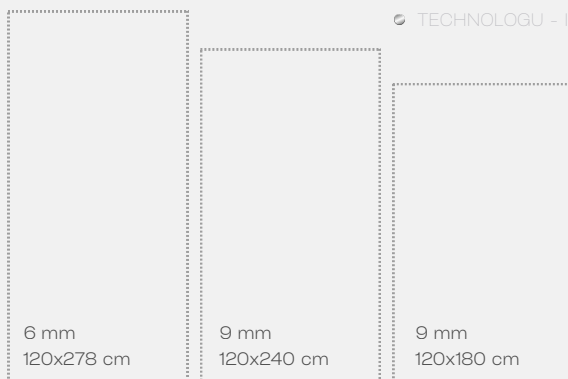

## КЕРАМОГРАНИТ ДЛЯ ПОЛА И СТЕН

- 1200x600x8.5
- 1200x200x8.5
- 300x600x8.5
- 600x600x8.5

- 1200x2780 mm, 9 mm

## CATTA SNOW

- SIZE - 120x278 cm
- SURFACE - posh
- THICKNESS - 6 mm
- RANDOM - 4
- SURFACE - posh
- TYPE - colorbody
- THICKNESS - 6 mm, 9 mm
- TECHNOLOGU - IM+

## AURORA DOVE

- SIZE - 120x278 cm
- SURFACE - posh Glimmer Tech
- THICKNESS - 6 mm
- RANDOM - 3
- SURFACE - posh Glimmer Tech
- TYPE - colorbody
- THICKNESS - 6 mm, 9 mm
- TECHNOLOGU - IM+