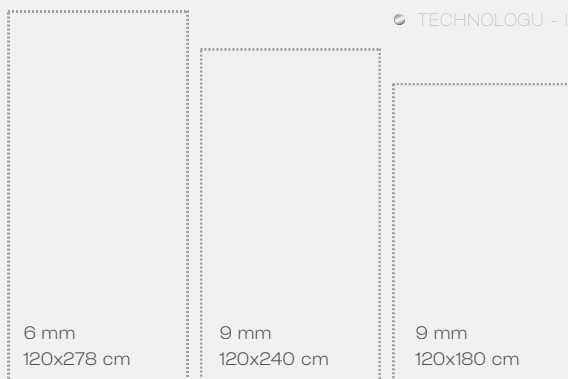

- 1200x2780 mm, 9 mm

## AURORA DOVE

- SIZE - 120x278 cm
- SURFACE - posh Glimmer Tech
- THICKNESS - 6 mm
- RANDOM - 3
- SURFACE - posh Glimmer Tech
- TYPE - colorbody
- THICKNESS - 6 mm, 9 mm
- TECHNOLOGU - IM+

## CONMENT SLATE

- SIZE - 120x278 cm
- SURFACE - posh
- THICKNESS - 6 mm
- RANDOM - 3
- SURFACE - posh
- TYPE - colorbody
- THICKNESS - 6 mm, 9 mm
- TECHNOLOGU - IM+

## CARBOLIME CREAM

- SIZE - 120x278 cm
- SURFACE - posh
- THICKNESS - 6 mm
- RANDOM - 3
- SURFACE - posh
- TYPE - colorbody
- THICKNESS - 6 mm, 9 mm
- TECHNOLOGU - IM+

КАТАЛОГ