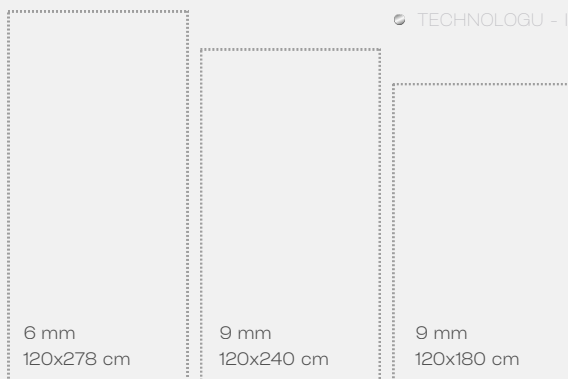

CONMENT SLATE

- SIZE - 120x278 cm
- SURFACE - posh
- THICKNESS - 6 mm
- RANDOM - 3
- SURFACE - posh
- TYPE - colorbody
- THICKNESS - 6 mm, 9 mm
- TECHNOLOGU - IM+