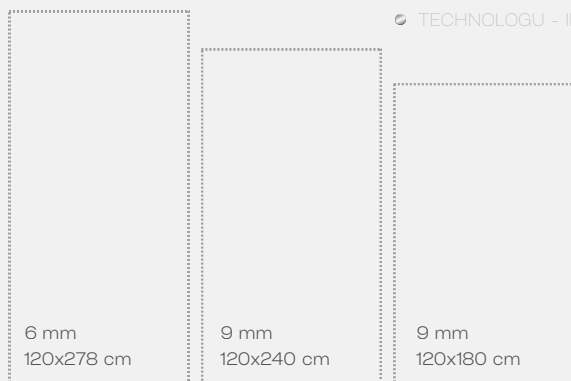

CATTA SNOW

- SIZE - 120x278 cm
- SURFACE - posh
- THICKNESS - 6 mm
- RANDOM - 4
- SURFACE - posh
- TYPE - colorbody
- THICKNESS - 6 mm, 9 mm
- TECHNOLOGU - IM+